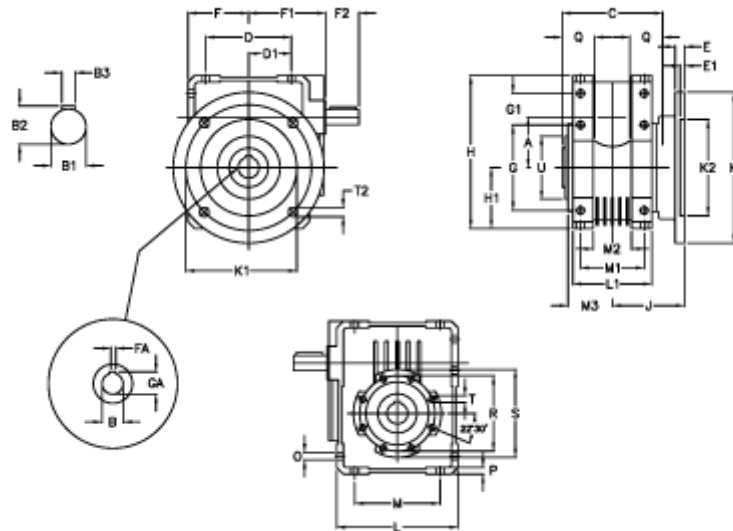

Article number: 3922086030500

Description: Worm gear with solid input shaft
W 86UFC1-30-HS unassembled

Measures

A = 86.90	Description = W86UFC-xx-P71 B5	G1 = 45.5	L = 200	Q = 45
B = 35	E = 15	GA = 38.3	L1 = 125	R = 130
B1 = 25	E1 = 6	H = 245.5	M = 144	S = 150
B2 = 28.0	F = 100.0	H1 = 100.0	M1 = 101	T = M10x18
B3 = 8	F1 = 142.5	J = 110.5	M2 = 57	T2 = 12.5
C = 140	F2 = 50	K = 210	M3 = 64.5	U = 110
D = 144.0	FA = 10	K1 = 176	O = 11.5	
D1 = 72.0	G = 144	K2 = 152	P = 11	